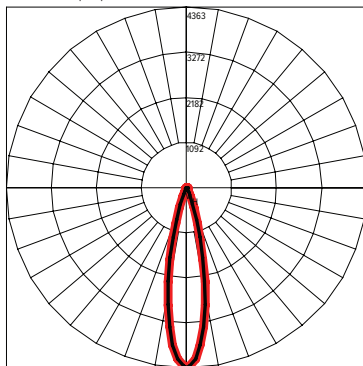

NERO MINI SL

LED Downlight

DESCRIPTION

NERO Mini SL delivers big performance from a small footprint. The elegant 3" diameter recessed downlight features a compact design with a low profile height just over 3" making it suitable for a wide range of applications especially where ceiling space is limited. The luminaire offers a choice of two lumen outputs and three light distributions. Standard trim finishes are black or white with unlimited options for custom colors including faux wood or concrete finishes.

PRODUCT SPECIFICATIONS

Nominal Wattage (w)	Standard output: 8 watts High output: 12 watts
Lumens Delivered (lm)	800lm nominal @ 8 watts 1100lm nominal @ 12 watts
Efficacy (lm/W)	Up to 100 lumens per watt depending upon trim color and beam width
Beam Angle	Narrow Beam: 24° / Medium Beam: 38° / Wide Beam: 45°
CRI	≥ 80
Color Temperature (K)	3000K or 4000K
L80/B10 Lifetime (Hrs)	≥ 50,000 Hrs
Voltage	120V - 277V, 0-10V Dimming
Power Factor	≥ 0.90
Housing	Die Cast Aluminum
Lens	UV-Resistant Plastic
Operating Temperature	-4° to 104°
Listings	CSA Certified for Dry Location (pending)
Environment	Dry Location, Indoor
Warranty	5 years

DIMENSIONS			
HEIGHT	DIAMETER BEZEL	HOLE CUT-OUT DIAMETER	MINIMUM INSTALLATION DEPTH
3.1"	3.1"	2.75"	3.75"

CANDELA DISTRIBUTION — HORIZONTAL
— VERTICAL

White Trim

NMSL-NB(24)-WHITE-SO 250MA

NMSL-MB(38)-WHITE-SO 250MA

NMSL-WB-840_NMSL-FB-9016_250MA

NMSL-NB(24)-WHITE-HO 350MA

NMSL-MB(38)-WHITE-HO 350MA

NMSL-WB-840_NMSL-FB-9016_350MA

Black Trim

NMSL-NB(24)-BLACK-SO 250MA

NMSL-MB(38)-BLACK-SO 250MA

NMSL-WB-840_NMSL-FB-9005_250MA