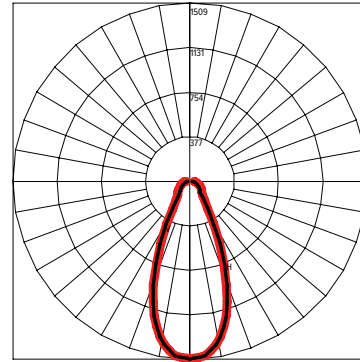

NERO MINI SL

LED Downlight

DESCRIPTION

NERO Mini SL delivers big performance from a small footprint. The elegant 3" diameter recessed downlight features a compact design with a low profile height just over 3" making it suitable for a wide range of applications especially where ceiling space is limited. The luminaire offers a choice of two lumen outputs and three light distributions. Standard trim finishes are black or white with unlimited options for custom colors including faux wood or concrete finishes.

PRODUCT SPECIFICATIONS

Nominal Wattage (w)	Standard output: 8 watts High output: 12 watts
Lumens Delivered (lm)	800lm nominal @ 8 watts 1100lm nominal @ 12 watts
Efficacy (lm/W)	Up to 100 lumens per watt depending upon trim color and beam width
Beam Angle	Narrow Beam: 24° / Medium Beam: 38° / Wide Beam: 45°
CRI	≥ 80
Color Temperature (K)	3000K or 4000K
L80/B10 Lifetime (Hrs)	≥ 50,000 Hrs
Voltage	120V - 277V, 0-10V Dimming
Power Factor	≥ 0.90
Housing	Die Cast Aluminum
Lens	UV-Resistant Plastic
Operating Temperature	-4° to 104°
Listings	CSA Certified for Dry Location (pending)
Environment	Dry Location, Indoor
Warranty	5 years

DIMENSIONS			
HEIGHT	DIAMETER BEZEL	HOLE CUT-OUT DIAMETER	MINIMUM INSTALLATION DEPTH
3.1"	3.1"	2.75"	3.75"

CANDELA DISTRIBUTION — HORIZONTAL
— VERTICAL

White Trim

NMSL-NB(24)-WHITE-SO 250MA

NMSL-MB(38)-WHITE-SO 250MA

NMSL-WB-840_NMSL-FB-9016_250MA

NMSL-NB(24)-WHITE-HO 350MA

NMSL-MB(38)-WHITE-HO 350MA

NMSL-WB-840_NMSL-FB-9016_350MA

Black Trim

NMSL-NB(24)-BLACK-SO 250MA

NMSL-MB(38)-BLACK-SO 250MA

NMSL-WB-840_NMSL-FB-9005_250MA