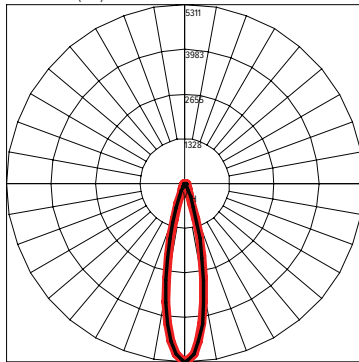

NMSL-NB(24)-WHITE-HO 350MA