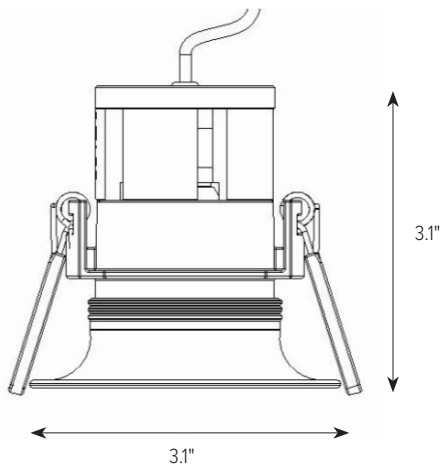

NERO MINI SL

LED Downlight

DESCRIPTION

NERO Mini SL delivers big performance from a small footprint. The elegant 3" diameter recessed downlight features a compact design with a low profile height just over 3" making it suitable for a wide range of applications especially where ceiling space is limited. The luminaire offers a choice of two lumen outputs and three light distributions. Standard trim finishes are black or white with unlimited options for custom colors including faux wood or concrete finishes.

PRODUCT SPECIFICATIONS

Nominal Wattage (w)	Standard output: 8 watts High output: 12 watts
Lumens Delivered (lm)	800lm nominal @ 8 watts 1100lm nominal @ 12 watts
Efficacy (lm/W)	Up to 100 lumens per watt depending upon trim color and beam width
Beam Angle	Narrow Beam: 24° / Medium Beam: 38° / Wide Beam: 45°
CRI	≥ 80
Color Temperature (K)	3000K or 4000K
L80/B10 Lifetime (Hrs)	≥ 50,000 Hrs
Voltage	120V - 277V, 0-10V Dimming
Power Factor	≥ 0.90
Housing	Die Cast Aluminum
Lens	UV-Resistant Plastic
Operating Temperature	-4° to 104°
Listings	CSA Certified for Dry Location (pending)
Environment	Dry Location, Indoor
Warranty	5 years

DIMENSIONS			
HEIGHT	DIAMETER BEZEL	HOLE CUT-OUT DIAMETER	MINIMUM INSTALLATION DEPTH
3.1"	3.1"	2.75"	3.75"

CANDELA DISTRIBUTION — HORIZONTAL
— VERTICAL

White Trim

NMSL-NB(24)-WHITE-SO 250MA

NMSL-MB(38)-WHITE-SO 250MA