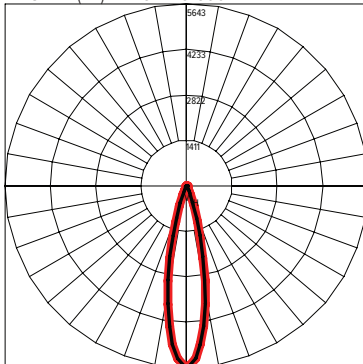

NMSL-NB(24)-BLACK-HO 350MA