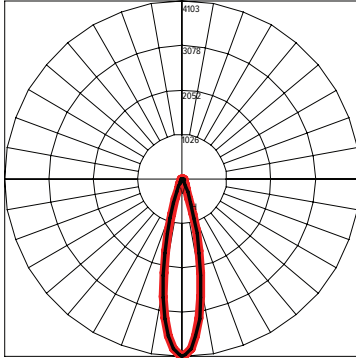

NERO MINI SL

LED Downlight

DESCRIPTION

NERO Mini SL delivers big performance from a small footprint. The elegant 3" diameter recessed downlight features a compact design with a low profile height just over 3" making it suitable for a wide range of applications especially where ceiling space is limited. The luminaire offers a choice of two lumen outputs and three light distributions. Standard trim finishes are black or white with unlimited options for custom colors including faux wood or concrete finishes.

PRODUCT SPECIFICATIONS

Nominal Wattage (w)	Standard output: 8 watts High output: 12 watts
Lumens Delivered (lm)	800lm nominal @ 8 watts 1100lm nominal @ 12 watts
Efficacy (lm/W)	Up to 100 lumens per watt depending upon trim color and beam width
Beam Angle	Narrow Beam: 24° / Medium Beam: 38° / Wide Beam: 45°
CRI	≥ 80
Color Temperature (K)	3000K or 4000K
L80/B10 Lifetime (Hrs)	≥ 50,000 Hrs
Voltage	120V - 277V, 0-10V Dimming
Power Factor	≥ 0.90
Housing	Die Cast Aluminum
Lens	UV-Resistant Plastic
Operating Temperature	-4° to 104°
Listings	CSA Certified for Dry Location (pending)
Environment	Dry Location, Indoor
Warranty	5 years

DIMENSIONS			
HEIGHT	DIAMETER BEZEL	HOLE CUT-OUT DIAMETER	MINIMUM INSTALLATION DEPTH
3.1"	3.1"	2.75"	3.75"

CANDELA DISTRIBUTION — HORIZONTAL
— VERTICAL

White Trim

NMSL-NB(24)-WHITE-SO 250MA

NMSL-MB(38)-WHITE-SO 250MA