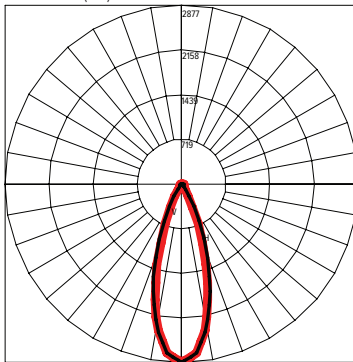

NMSL-MB(38)-WHITE-HO 350MA