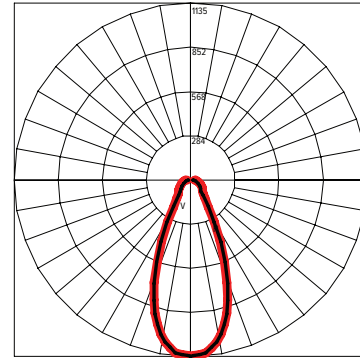

NMSL-WB-840_NMSL-FB-9016_250MA