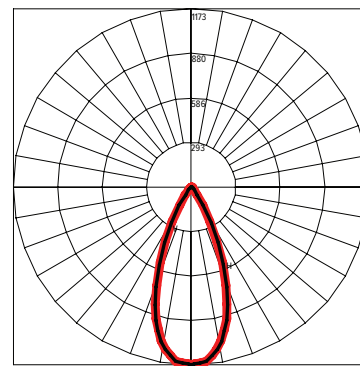

NERO MINI SL

LED Downlight

DESCRIPTION

NERO Mini SL delivers big performance from a small footprint. The elegant 3" diameter recessed downlight features a compact design with a low profile height just over 3" making it suitable for a wide range of applications especially where ceiling space is limited. The luminaire offers a choice of two lumen outputs and three light distributions. Standard trim finishes are black or white with unlimited options for custom colors including faux wood or concrete finishes.

PRODUCT SPECIFICATIONS

Nominal Wattage (w)	Standard output: 8 watts High output: 12 watts
Lumens Delivered (lm)	800lm nominal @ 8 watts 1100lm nominal @ 12 watts
Efficacy (lm/W)	Up to 100 lumens per watt depending upon trim color and beam width
Beam Angle	Narrow Beam: 24° / Medium Beam: 38° / Wide Beam: 45°
CRI	≥ 80
Color Temperature (K)	3000K or 4000K
L80/B10 Lifetime (Hrs)	≥ 50,000 Hrs
Voltage	120V - 277V, 0-10V Dimming
Power Factor	≥ 0.90
Housing	Die Cast Aluminum
Lens	UV-Resistant Plastic
Operating Temperature	-4° to 104°
Listings	CSA Certified for Dry Location (pending)
Environment	Dry Location, Indoor
Warranty	5 years

DIMENSIONS			
HEIGHT	DIAMETER BEZEL	HOLE CUT-OUT DIAMETER	MINIMUM INSTALLATION DEPTH
3.1"	3.1"	2.75"	3.75"

CANDELA DISTRIBUTION — HORIZONTAL
— VERTICAL

White Trim

NMSL-NB(24)-WHITE-SO 250MA

NMSL-MB(38)-WHITE-SO 250MA

NMSL-WB-840_NMSL-FB-9016_250MA

NMSL-NB(24)-WHITE-HO 350MA

NMSL-MB(38)-WHITE-HO 350MA

NMSL-WB-840_NMSL-FB-9016_350MA

Black Trim

NMSL-NB(24)-BLACK-SO 250MA

NMSL-MB(38)-BLACK-SO 250MA

NMSL-WB-840_NMSL-FB-9005_250MA