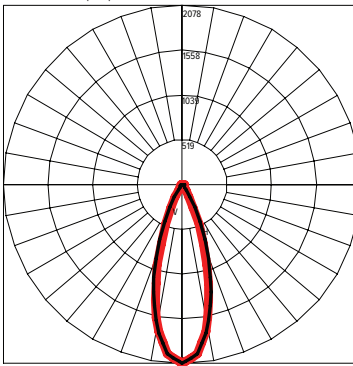

PRODUCT SPECIFICATIONS

Nominal Wattage (w)	Standard output: 8 watts High output: 12 watts
Lumens Delivered (lm)	800lm nominal @ 8 watts 1100lm nominal @ 12 watts
Efficacy (lm/W)	Up to 100 lumens per watt depending upon trim color and beam width
Beam Angle	Narrow Beam: 24° / Medium Beam: 38° / Wide Beam: 45°
CRI	≥ 80
Color Temperature (K)	3000K or 4000K
L80/B10 Lifetime (Hrs)	≥ 50,000 Hrs
Voltage	120V - 277V, 0-10V Dimming
Power Factor	≥ 0.90
Housing	Die Cast Aluminum
Lens	UV-Resistant Plastic
Operating Temperature	-4° to 104°
Listings	CSA Certified for Dry Location (pending)
Environment	Dry Location, Indoor
Warranty	5 years

DIMENSIONS			
HEIGHT	DIAMETER BEZEL	HOLE CUT-OUT DIAMETER	MINIMUM INSTALLATION DEPTH
3.1"	3.1"	2.75"	3.75"

CANDELA DISTRIBUTION — HORIZONTAL
— VERTICAL

White Trim

NMSL-NB(24)-WHITE-SO 250MA

NMSL-MB(38)-WHITE-SO 250MA

NMSL-WB-840_NMSL-FB-9016_250MA

NMSL-NB(24)-WHITE-HO 350MA

NMSL-MB(38)-WHITE-HO 350MA

NMSL-WB-840_NMSL-FB-9016_350MA

Black Trim

NMSL-NB(24)-BLACK-SO 250MA

NMSL-MB(38)-BLACK-SO 250MA

NMSL-WB-840_NMSL-FB-9005_250MA