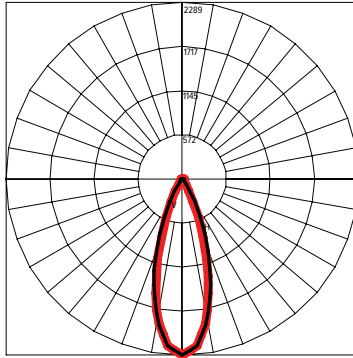

NERO MINI SL

LED Downlight

DESCRIPTION

NERO Mini SL delivers big performance from a small footprint. The elegant 3" diameter recessed downlight features a compact design with a low profile height just over 3" making it suitable for a wide range of applications especially where ceiling space is limited. The luminaire offers a choice of two lumen outputs and three light distributions. Standard trim finishes are black or white with unlimited options for custom colors including faux wood or concrete finishes.

PRODUCT SPECIFICATIONS

Nominal Wattage (w)	Standard output: 8 watts High output: 12 watts
Lumens Delivered (lm)	800lm nominal @ 8 watts 1100lm nominal @ 12 watts
Efficacy (lm/W)	Up to 100 lumens per watt depending upon trim color and beam width
Beam Angle	Narrow Beam: 24° / Medium Beam: 38° / Wide Beam: 45°
CRI	≥ 80
Color Temperature (K)	3000K or 4000K
L80/B10 Lifetime (Hrs)	≥ 50,000 Hrs
Voltage	120V - 277V, 0-10V Dimming
Power Factor	≥ 0.90
Housing	Die Cast Aluminum
Lens	UV-Resistant Plastic
Operating Temperature	-4° to 104°
Listings	CSA Certified for Dry Location (pending)
Environment	Dry Location, Indoor
Warranty	5 years

DIMENSIONS			
HEIGHT	DIAMETER BEZEL	HOLE CUT-OUT DIAMETER	MINIMUM INSTALLATION DEPTH
3.1"	3.1"	2.75"	3.75"

CANDELA DISTRIBUTION — HORIZONTAL
— VERTICAL

White Trim

NMSL-NB(24)-WHITE-SO 250MA

NMSL-MB(38)-WHITE-SO 250MA