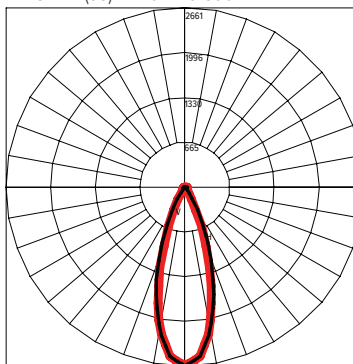

NMSL-MB(38)-BLACK-HO 350MA